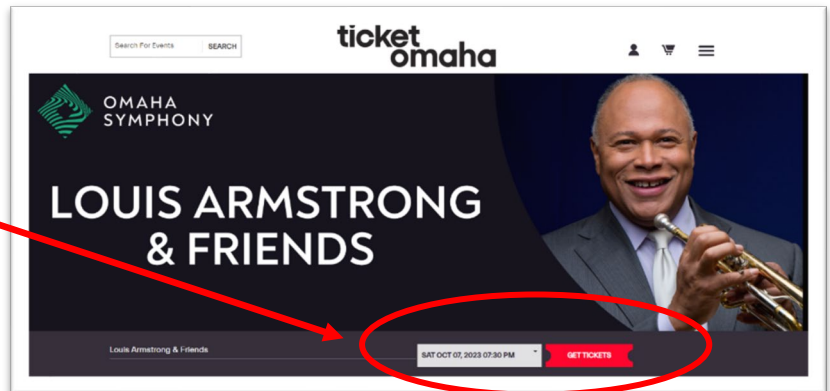

Your Exclusive Immanuel Communities Employee Discount

Use the special promo code **IMMANUEL24** for 20% off any Omaha Symphony performance!

Season tickets found on the Ticket Omaha Website: www.ticketomaha.com

4. Apply your code in the **PROMO CODE** box on the upper right-hand portion of the page.
5. Click submit.

6. Prices will automatically adjust to reflect your discount.
7. **Select your seats:** 1st select your section; 2nd choose your seats; 3rd click add to cart.
*When you are viewing seats in your chosen section, you can click the “Legend” button on the right-hand side to view which seats the code is applicable to. Any available seats in **Price Levels 1 – 4** are valid.*
8. Create or log into your Ticket Omaha account to complete the purchase.
9. Confirmation of discount will be given at checkout.