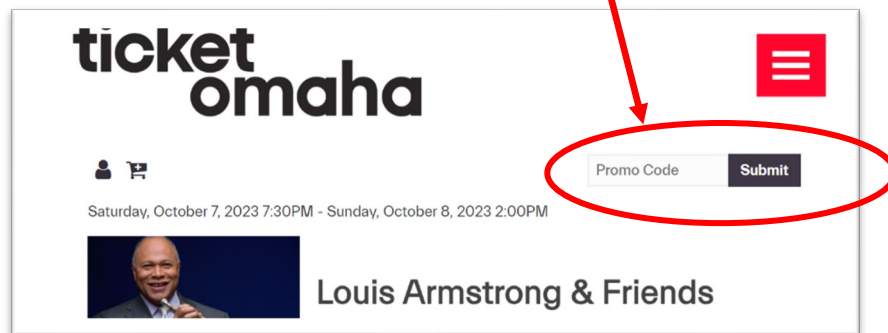

Your Exclusive Immanuel Communities Employee Discount

Use the special promo code **IMMANUEL24** for 20% off any Omaha Symphony performance!

Season tickets found on the Ticket Omaha Website: www.ticketomaha.com

4. Apply your code in the **PROMO CODE** box on the upper right-hand portion of the page.
5. Click submit.

6. Prices will automatically adjust to reflect your discount.
7. **Select your seats:** 1st select your section; 2nd choose your seats; 3rd click add to cart.
*When you are viewing seats in your chosen section, you can click the “Legend” button on the right-hand side to view which seats the code is applicable to. Any available seats in **Price Levels 1 – 4** are valid.*
8. Create or log into your Ticket Omaha account to complete the purchase.
9. Confirmation of discount will be given at checkout.